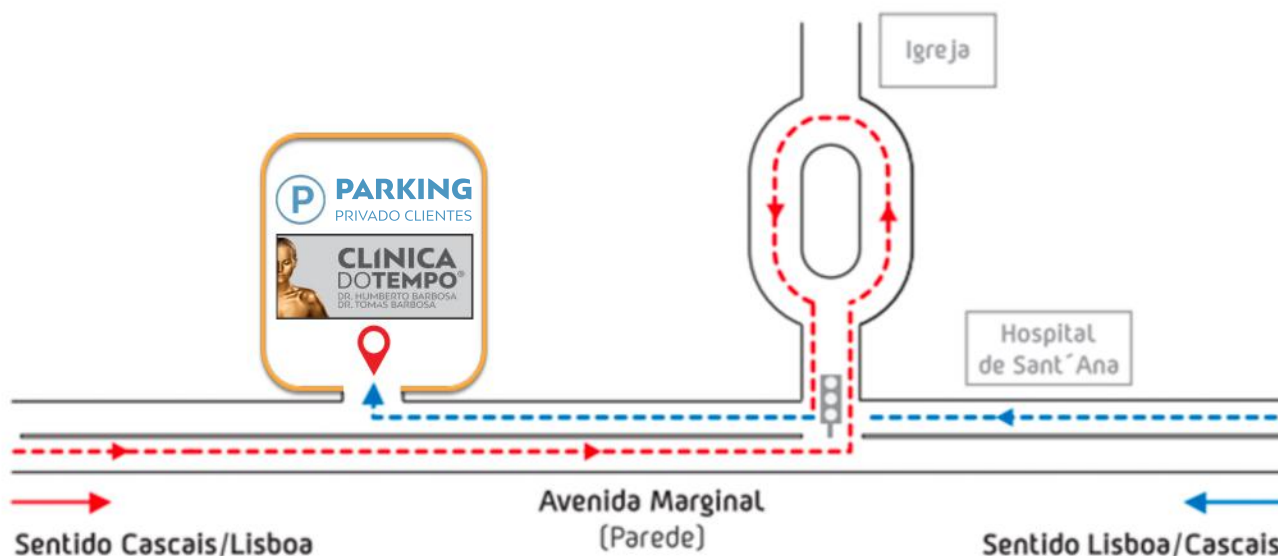

PAREDE CLINIC

Av. Marginal, 3710, 2775-239 Parede | GPS: 38°41'25.0"N 9°21'46.0"W

Dear customer

Thank you for choosing **CLÍNICA DO TEMPO**[®] da Parede.

For your best convenience, this is the location map of our clinic

If you come from Cascais by the Marginal, at the traffic lights in Parede before the Hospital de Sant'Ana, turn left and contour the church's square to return to the Marginal and proceed in the direction of Cascais.

150 meters after the emblematic Casa das Pedras (House of Stones) you will find the entrance of **CLÍNICA DO TEMPO**[®] on your right, and a Car Parking just for customers.

If you come from Lisbon by the Marginal, after the Hospital de Sant'Ana and the traffic lights in Parede, and 150 meters after the emblematic Casa das Pedras (House of Stones), you will find the entrance of **CLÍNICA DO TEMPO**[®] on your right, and a Car Parking just for customers.