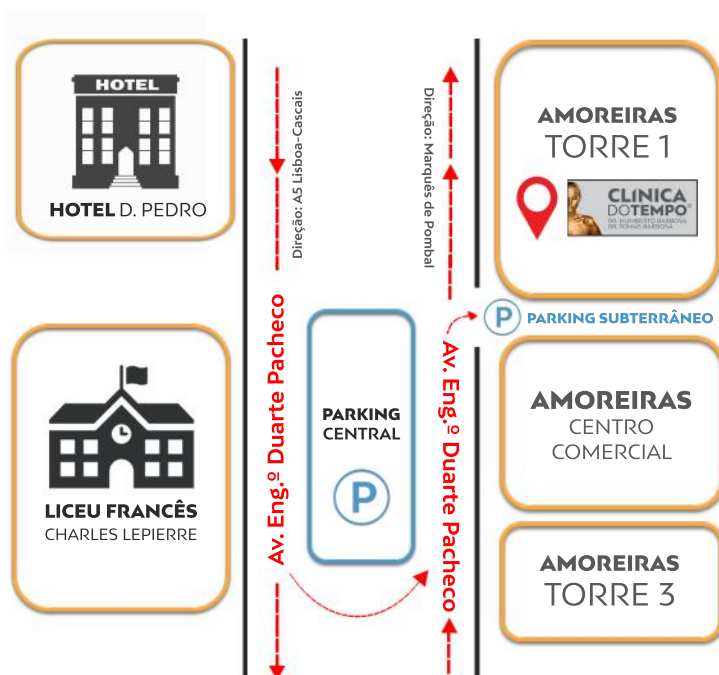

LISBON CLINIC

Amoreiras Torre 1, Av. Engenheiro Duarte Pacheco, 1070-101 Lisboa | GPS: 38°43'26.1"N 9°09'40.8"W

Dear customer

Thank you for choosing **CLÍNICA DO TEMPO**[®] de Lisboa.

For your best convenience, this is the location map of our clinic.

If you are coming from the **Praça Marquês de Pombal**, take the Rua Joaquim António de Aguiar and keep right to the Túnel do Marquês heading the Viaduto. When you get to the Liceu Francês make a U-turn and you will find the Torre 1 das Amoreiras on your right side.

If you are coming from the **Viaduto Duarte Pacheco**, follow the right to the Praça Marquês de Pombal. When reaching the Liceu Francês (on your left), you will find the Torre 1 das Amoreiras on your right side.

The **Torre 1 das Amoreiras** is located in front of the **Hotel D. Pedro**, benefitting from plenty outside car places and also an interior Parking Place with access to the Reception of this building.