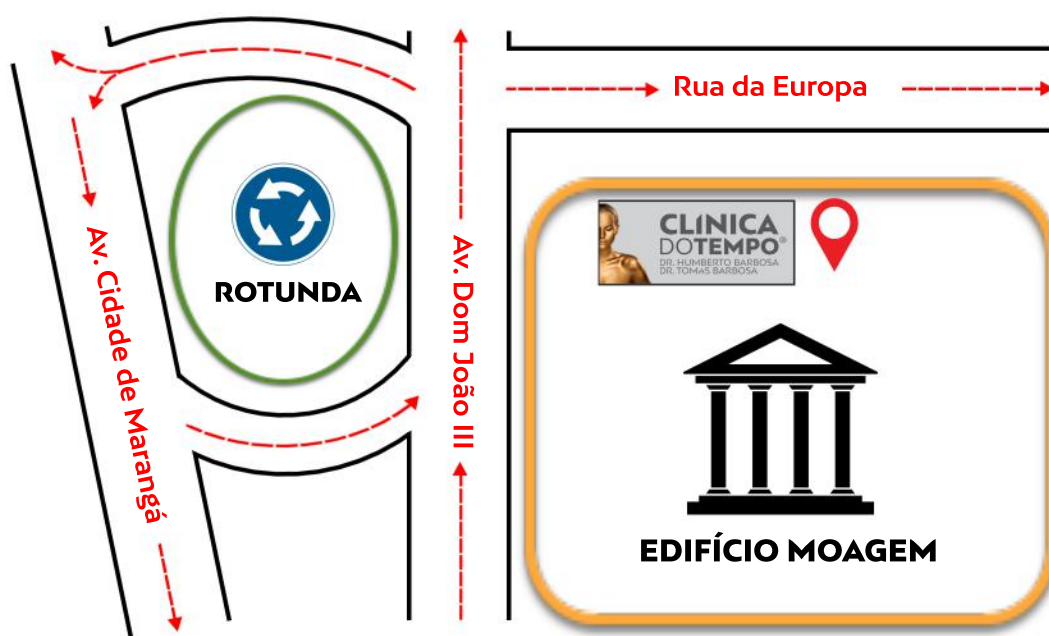

LEIRIA CLINIC

Edifício Moagem, Rua da Europa, 60, 2400-230 Leiria | GPS: 39°44'56.8"N 8°48'11.3"W

Dear customer

Thank you for choosing **CLÍNICA DO TEMPO**[®] de Leiria.

For your best convenience, this is the location map of our clinic.

If you come from the **Estádio Nacional roundabout**, take the Cidade de Maringá avenue, leave the D. João II arcades and go straight forward. Soon you will find the Comendador Armando Lopes square, where you will immediately identify the Moagem Heritage building.

There are plenty of parking places on that area, and even longing our clinic's front door, nº 60 on the Europa street.

CLÍNICA DO TEMPO[®] is waiting for you.